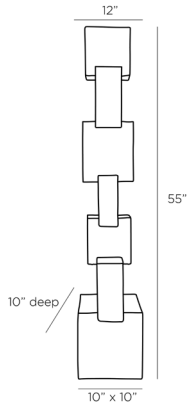

ARTERIOS

ROLLINS FLOOR SCULPTURE

9311
H: 55 IN, W: 12 IN, D: 10 IN
Ebony
Contract Suitable As Is

This chain link totem is sure to command any space. The vertical Roll-ins floor sculpture is rendered in stacks of ebonized resin and imparts a worldly vibe to any space.

APPEARANCE

Material	Resin
Finish	Ebony
Top Coat/Sealant	false

DIMENSIONS

Foot Print	W: 10 IN, D: 10 IN
------------	--------------------

SHIPPING

Product Weight	46.5 LBS
Gross Weight 1	65 LBS
Shipping Box 1	H: 16.13 IN, L: 14.63 IN, W: 61 IN