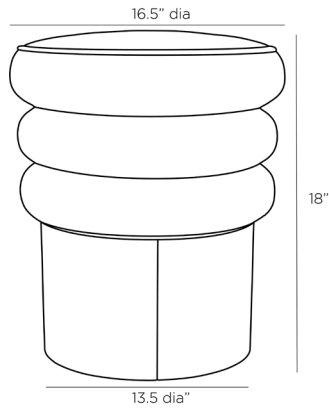

ARTERIOS

ROLLO OTTOMON

6265
H: 18 IN, Dia: 16.50 IN
Black
Contract Suitable As Is

With its tufted design, our Rollo is imagined in a clever mix of materials and shapes. The modern ottoman is created in a decadent stack of black leather-wrapped cushions perched atop a channel-tufted, black suede drum base. Finishes will vary.

APPEARANCE

Material	Leather, Suede
Finish	Black
Finish Will Vary	true
Top Coat/Sealant	false

DIMENSIONS

Foot Print	Dia: 13.50 IN
Yardage To Reupholster	2.5

SHIPPING

Product Weight	10.5 LBS
Gross Weight 1	22.05 LBS
Shipping Box 1	H: 20 IN, L: 20 IN, W: 22 IN