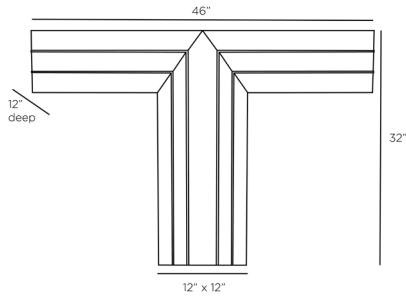

ARTERIOS

ROMEO CONSOLE

6938
H: 32 IN, W: 46 IN, D: 12 IN
Taupe
Contract Suitable As Is

The Romeo console, with a silhouette reminiscent of a Japanese kimono, exudes '70s style in a decidedly modern way. The single-pedestal console is clad in stitched taupe leather, accented with antique brass inlays to create dimension. A finished back allows the console to float in any space.

APPEARANCE

Material	Brass, Leather
Finish	Antique Brass, Taupe
Finish Will Vary	true
Top Coat/Sealant	false

DIMENSIONS

Foot Print	W: 12 IN, D: 12 IN
------------	--------------------

SHIPPING

Shipping Requirements	TruckShip
Product Weight	66 LBS
Gross Weight 1	86.43 LBS
Shipping Box 1	H: 50 IN, L: 18 IN, W: 17 IN