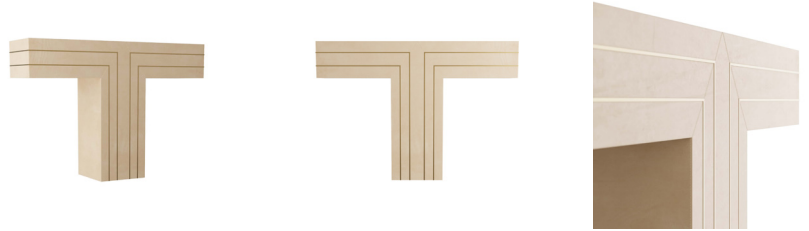

ARTERIOS

ROMEO CONSOLE

6938
H: 32 IN, W: 46 IN, D: 12 IN
Taupe
Contract Suitable As Is

The Romeo console, with a silhouette reminiscent of a Japanese kimono, exudes '70s style in a decidedly modern way. The single-pedestal console is clad in stitched taupe leather, accented with antique brass inlays to create dimension. A finished back allows the console to float in any space.

APPEARANCE

Material	Brass, Leather
Finish	Antique Brass, Taupe
Finish Will Vary	true
Top Coat/Sealant	false

DIMENSIONS

Foot Print	W: 12 IN, D: 12 IN
------------	--------------------

SHIPPING

Shipping Requirements	TruckShip
Product Weight	66 LBS
Gross Weight 1	86.43 LBS
Shipping Box 1	H: 50 IN, L: 18 IN, W: 17 IN