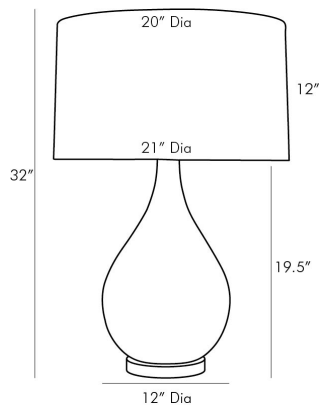

ARTERIOS

ROMY LAMP

44415-295

H: 32 IN, Dia: 21.00 IN

Satin Silvered Bronze Glass, Gold Leafed Wood

Contract Suitable As Is

Mercury glass has been used for centuries to create traditional décor pieces. This table lamp features a satin silvered bronze finish that's matte and distressed to give it a handsome, aged look. The process naturally creates drip textures that make it even more spectacular—when switched on, it has a rainbow-like iridescent sheen. The base is crafted from gold-leaf finished wood. It is topped with a gray morn linen drum

APPEARANCE

Material	Cotton, Glass, Linen, Wood
Finish	Gold Leaf, Gray Morn, White
Finish Will Vary	true
Top Coat/Sealant	true
Finial Description	Glass sphere with brass base - packed with

DIMENSIONS

Shade	Top: 20.00 IN, Dia: 21.00 IN, Side: 12 IN
Body	H: 19.5 IN, Dia: 12.00 IN
Foot Print	Dia: 7.00 IN
Harp	9.5 IN

WIRING

Rating	Indoor Only
Tilt Test	10 Degrees - AU
Cord	10 FT, Clear/Silver, SPT-2
Socket	1, Brass, Type A- E26, 3-Way
Switch	3-Way Rotary, At Socket
Maximum Watt	150
Voltage	110-120 V

CERTIFICATIONS

Cerifications	Mexico Australia, EU, United Kingdom, Middle East, United States, Canada
---------------	---

COMPLIANCY

UL/ETL	Yes
CB	Yes
RoHS	true

SHIPPING

Product Weight	8.5 LBS
Gross Weight 1	13 LBS
Gross Weight 2	3.5 LBS
Shipping Box 1	H: 26 IN, L: 15 IN, W: 15 IN
Shipping Box 2	H: 16 IN, L: 25 IN, W: 25 IN