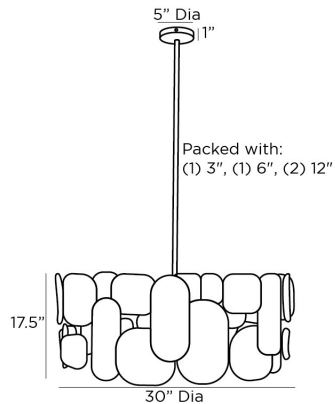

ARTERIOS

RONALDO CHANDELIER

85038

H: 24.5 IN, Dia: 30.00 IN

Natural Rattan

Contract Suitable As Is

Earthy natural rattan is translated into an elevated drum-shade silhouette. Our Ronaldo is crafted in layers of pillowed forms, creating a sculptural effect. The accent radiates a warm glow as light filters through the basket-weave construction. Antique brass iron forms the chandelier's framework and pipes. Finish will vary.

APPEARANCE

Material	Iron, Rattan
Finish	Antique Brass, Natural
Finish Will Vary	true
Top Coat/Sealant	false

DIMENSIONS

Chandelier	H: 17.5 IN, Dia: 30.00 IN
Minimum Hanging Height	24.5 IN
Maximum Hanging Height	54.5 IN
Canopy	H: 1 IN, Dia: 5.00 IN

WIRING

Rating	Indoor Only
Cord	10 FT, Clear/Silver, SVT
Socket	6, Type A - E26
Photographed Bulb	2" Frosted Globe Bulb
Maximum Watt	60
Voltage	110-120 V

COMPLIANCY

RoHS	true
------	------

SHIPPING

Shipping Requirements	TruckShip
Product Weight	10 LBS
Gross Weight 1	18 LBS
Shipping Box 1	H: 33.5 IN, L: 33.5 IN, W: 14.2 IN