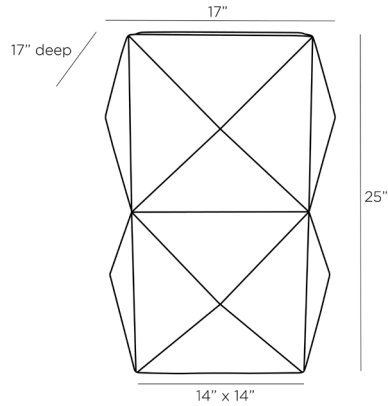

ARTERIOS

RORY ACCENT TABLE

5789
H: 25 IN, W: 17 IN, D: 17 IN
Ivory
Contract Suitable As Is

Finding its design inspiration from the metal studs commonly used to embellish fashion accessories, the Rory accent table is created with a faceted façade. The accent table, in matte ivory concrete, fashionably punctuates any seating arrangement.

APPEARANCE

Material	Concrete
Finish	Ivory
Top Coat/Sealant	false

DIMENSIONS

Foot Print	W: 14 IN, D: 14 IN
Table Top	W: 14 IN, D: 14 IN

SHIPPING

Product Weight	50.5 LBS
Gross Weight 1	60 LBS
Shipping Box 1	H: 27 IN, L: 19 IN, W: 19 IN