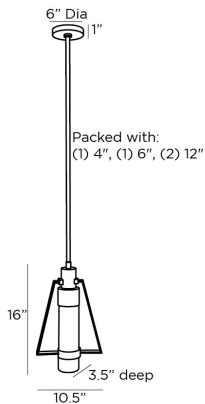

ARTERIOS

ROZUKO PENDANT

49518
H: 21 IN, W: 10.5 IN, D: 3.5 IN
White Alabaster, Bronze
Contract Suitable As Is

Our angular Rozuko pendant begins at the center with a cylindrical, white alabaster shade, emitting an elegant glow through the stone and supported by an architectural framework of steel, in English bronze. Finish will vary.

APPEARANCE

Material	Alabaster, Steel
Finish	English Bronze, White
Finish Will Vary	true
Top Coat/Sealant	true

DIMENSIONS

Pendant	H: 16 IN, W: 10.5 IN, D: 3.5 IN
Minimum Hanging Height	21 IN
Maximum Hanging Height	51 IN
Canopy	H: 1 IN, Dia: 5.00 IN

WIRING

Rating	Damp
Cord	7 FT, Clear/Silver, SVT
Socket	1, Type B - E12
Maximum Watt	8
Voltage	110-120 V

COMPLIANCY

RoHS	true
------	------

SHIPPING

Product Weight	8.7 LBS
Gross Weight 1	13.7 LBS
Shipping Box 1	H: 18.11 IN, L: 16.14 IN, W: 6.7 IN

REPLACEMENT PARTS

Replacement Part 1	PIPE-240
Replacement Part 1 Dim	(1) 4", (1) 6", and (1) 12"
Replacement Part 2	CANOPY-510
Replacement Part 2 Dim	1" x 5"

CONTRACT

Contract Suitable	true
-------------------	------