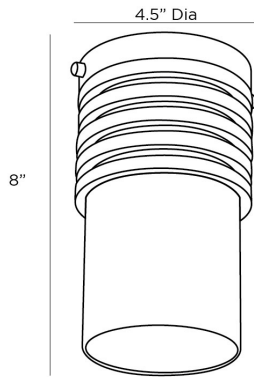

## RUNE FLUSH MOUNT

49966  
H: 8 IN, Dia: 4.50 IN  
English Bronze, Opal Glass  
Contract Suitable As Is

Formed with a machined look, as if turned on a lathe, the Rune Flush Mount is finished in English bronze iron with an opal glass cylinder shade. The fixture is scaled as an ideal hallway application or as a decorative swap for can lights.

### WIRING

Rating	Damp
Cord	0.5 FT, Clear/Silver, SVT
Socket	1, Type B - E12
Photographed Bulb	2" Frosted Globe Bulb
Maximum Watt	60
Voltage	110-120 V

### SHIPPING

Product Weight	2 LBS
Gross Weight 1	7 LBS
Shipping Box 1	H: 12.8 IN, L: 7.48 IN, W: 7.48 IN