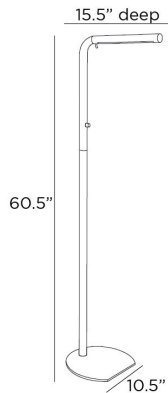

ARTERIOS

SADIE FLOOR LAMP

79848
H: 60.5 IN, W: 10.5 IN, D: 15.5 IN
Antique Brass
Contract Suitable As Is

Our Sadie floor lamp makes a sleek illuminator for any space. The streamlined task-style lamp is created in antique-brass steel with a white acrylic diffuser. The LED-integrated lamp is fitted with a pin detail, allowing it to swivel and direct light precisely where you need it.

APPEARANCE

Material Acrylic, Steel
Finish Antique Brass, White
Top Coat/Sealant true

DIMENSIONS

Base H: 0.25 IN, W: 10.5 IN, D: 10 IN
Foot Print W: 10.5 IN, D: 10 IN

WIRING

Rating Indoor Only
Tilt Test 10 Degrees - AU
Cord 12 FT, SPT-2, Taupe Fabric
Socket 1, Antique Brass, Integrated LED
Switch Full Range Dimmer, On Body
Maximum Watt 12
Voltage 110-120 V
LED Lifespan 20,000