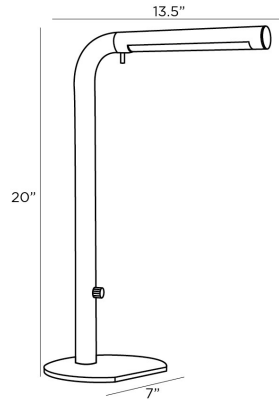

ARTERIOS

SADIE LAMP

49541
H: 20 IN, W: 13.5 IN, D: 7 IN
English Bronze
Contract Suitable As Is

Our Sadie lamp makes a sleek illuminator for any office space. The streamlined task lamp is created in rich English bronze steel with a white acrylic diffuser. The LED-integrated lamp is fitted with a pin detail, allowing it to swivel and direct light precisely where you need it.

APPEARANCE

Material Acrylic, Steel
Finish English Bronze, White
Top Coat/Sealant true

DIMENSIONS

Body W: 1.5 IN
Base H: 0.25 IN, W: 7 IN, D: 7 IN
Foot Print W: 7 IN, D: 7 IN

WIRING

Rating Indoor Only
Tilt Test 10 Degrees - AU
Cord 10 FT, Black Cloth, SPT-2
Socket 1, English Bronze, Integrated LED
Switch Full Range Dimmer, On Body
Maximum Watt 9
Voltage 110-120 V
LED Lifespan 20,000

CERTIFICATIONS

Cerifications Mexico
United States, Canada

COMPLIANCY

UL/ETL Yes
RoHS true

SHIPPING

Product Weight 5 LBS
Gross Weight 1 10 LBS
Shipping Box 1 H: 22.2 IN, L: 14.6 IN, W: 4.33 IN

ADDITIONAL INFO