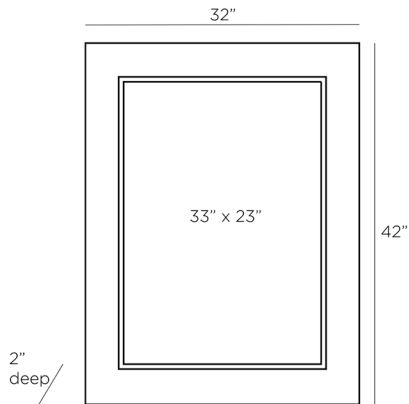

ARTERIOS

SAFRA MIRROR

6987

H: 42 IN, W: 32 IN, D: 2 IN

White Gesso

Contract Suitable As Is

The expressive Safra wall mirror was designed as a dimensional mashup of irregular shapes that recall the beauty and artistry of cubist sculptures. The mirror's thick frame is cast in white gesso over wood. The modern pastiche mixes well with any décor and can be hung vertically or horizontally. The mirror is fitted with a security cleat for hanging. Finish will vary.

APPEARANCE

| | |
|------------------|--------------------|
| Material | Mirror, Wood |
| Finish | Plain, White Gesso |
| Finish Will Vary | true |
| Top Coat/Sealant | false |

DIMENSIONS

| | |
|-------------|--------------------|
| Mirror Size | H: 33 IN, W: 23 IN |
|-------------|--------------------|

SHIPPING

| | |
|-----------------------|--------------------------------------|
| Shipping Requirements | TruckShip |
| Product Weight | 45 LBS |
| Gross Weight 1 | 56.23 LBS |
| Shipping Box 1 | H: 45.28 IN, L: 35.04 IN, W: 5.91 IN |