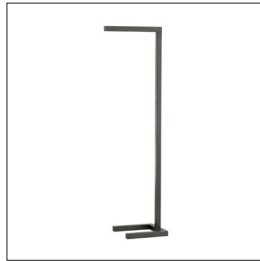

ARTERIOS

SALFORD FLOOR LAMP

79810
H: 52 IN, W: 15 IN, D: 10 IN
Bronze
Contract Suitable As Is

Sleek and simple in form and aesthetic this floor lamp exemplifies ultra-modern style. It's built of steel to give it clean lines perfectly angular joints and a shiny polish; the completely linear frame allows it to tuck neatly into a reading chair or sofa to reduce its footprint in the room. An LED strip is nicely concealed into the frame. To give the modern look a bit of a twist it is entirely finished in bronze. Fitted with a full range dim-

APPEARANCE

Material	Steel
Finish	Bronze
Top Coat/Sealant	false
Finial Description	N/A

DIMENSIONS

Foot Print	W: 15 IN, D: 10 IN
Harp	N/A IN

WIRING

Rating	Indoor Only
Tilt Test	10 Degrees - AU
Cord	12 FT, SPT-2, Taupe Fabric
Socket	1, Black, Integrated LED
Switch	On Line- Foot Switch, On/Off Foot Switch
Maximum Watt	12