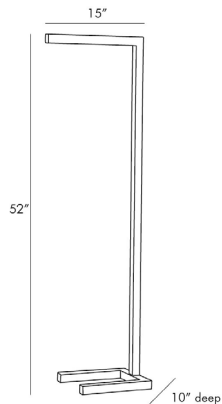

ARTERIOS

SALFORD FLOOR LAMP

79810
H: 52 IN, W: 15 IN, D: 10 IN
Bronze
Contract Suitable As Is

Sleek and simple in form and aesthetic this floor lamp exemplifies ultra-modern style. It's built of steel to give it clean lines perfectly angular joints and a shiny polish; the completely linear frame allows it to tuck neatly into a reading chair or sofa to reduce its footprint in the room. An LED strip is nicely concealed into the frame. To give the modern look a bit of a twist it is entirely finished in bronze. Fitted with a full range dim-

APPEARANCE

Material	Steel
Finish	Bronze
Top Coat/Sealant	false
Finial Description	N/A

DIMENSIONS

Foot Print	W: 15 IN, D: 10 IN
Harp	N/A IN

WIRING

Rating	Indoor Only
Tilt Test	10 Degrees - AU
Cord	12 FT, SPT-2, Taupe Fabric
Socket	1, Black, Integrated LED
Switch	On Line- Foot Switch, On/Off Foot Switch
Maximum Watt	12

CERTIFICATIONS

Cerifications	Mexico United States, Canada
---------------	---------------------------------

COMPLIANCY

UL/ETL	Yes
RoHS	true

SHIPPING

Product Weight	16 LBS
Gross Weight 1	24.25 LBS
Gross Weight 2	3 LBS
Shipping Box 1	H: 18 IN, L: 55.5 IN, W: 13 IN