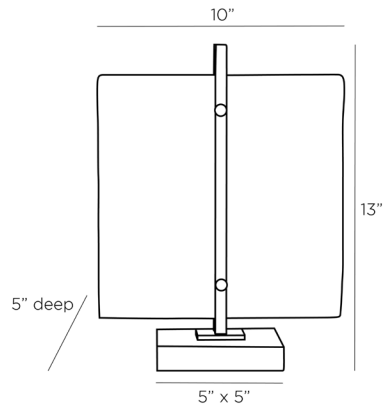

ARTERIOS

SALTON SCULPTURE

9304
H: 13 IN, W: 10 IN, D: 5 IN
White
Contract Suitable As Is

An homage to architecture and minimalist design, the Salton sculpture features a slab of decadent white alabaster and bronze steel detailing, which forms a contrasting decorative support for the stone. With its clear crystal base, the specimen-like stand showcases the natural beauty of the materials. Alabaster will vary.

APPEARANCE

Material	Alabaster, Crystal, Steel
Finish	Bronze, Clear, White
Finish Will Vary	true
Top Coat/Sealant	false

DIMENSIONS

Foot Print	W: 5 IN, D: 5 IN
------------	------------------

SHIPPING

Product Weight	8.5 LBS
Gross Weight 1	12.5 LBS
Shipping Box 1	H: 13.75 IN, L: 9 IN, W: 16.5 IN