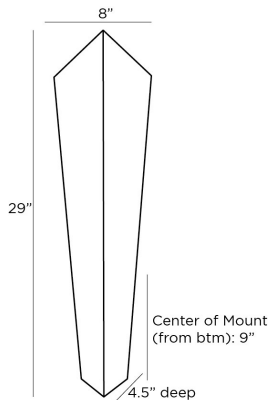

# ARTERIOS

## SALVADORO SCONCE

44797  
H: 29 IN, W: 8 IN, D: 4.5 IN  
Antique Brass  
Contract Suitable As Is

Our oversized Salvador sconce delivers on first impressions. The imposing torchiere is designed in a classic angular shield shape crafted in aluminum, finished in antique brass. Finish will vary.

### DIMENSIONS

Center Of Mount From Btm 9 IN  
Backplate H: 19.5 IN, W: 5 IN, D: 1 IN  
Mount H: 19 IN, W: 4.5 IN

### SHIPPING

Product Weight 7 LBS  
Gross Weight 11 LBS  
Shipping Box 1 H: 31 IN, L: 9 IN, W: 8 IN