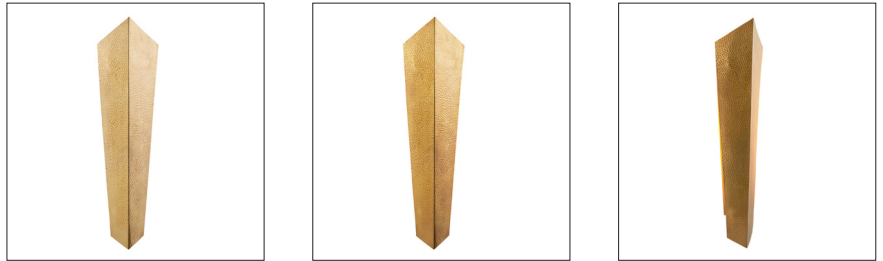

## SALVADORO SCONCE

44797  
H: 29 IN, W: 8 IN, D: 4.5 IN  
Antique Brass  
Contract Suitable As Is

Our oversized Salvador sconce delivers on first impressions. The imposing torchiere is designed in a classic angular shield shape crafted in aluminum, finished in antique brass. Finish will vary.

### APPEARANCE

Material Aluminum  
Finish Antique Brass  
Top Coat/Sealant true