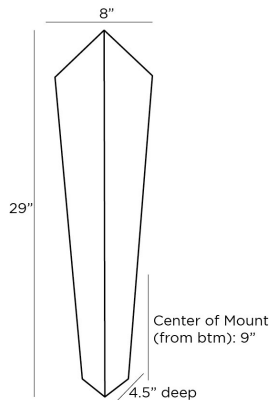

ARTERIO RS

SALVADORO SCONCE

44796
H: 29 IN, W: 8 IN, D: 4.5 IN
Textured Matte Charcoal
Contract Suitable As Is

Our oversized Salvador sconce delivers on first impressions. The imposing torchiere is designed in a classic angular shield shape crafted in aluminum, finished in a textured matte charcoal. Finish will vary.

APPEARANCE

| | |
|------------------|----------------|
| Material | Aluminum |
| Material Type | Textured |
| Finish | Matte Charcoal |
| Finish Will Vary | true |
| Top Coat/Sealant | true |

DIMENSIONS

| | |
|--------------------------|------------------------------|
| Center Of Mount From Btm | 9 IN |
| Backplate | H: 19.5 IN, W: 5 IN, D: 1 IN |
| Mount | H: 19 IN, W: 4.5 IN |

WIRING

| | |
|--------------|---------------------------|
| Rating | Damp |
| Cord | 1.5 FT, Clear/Silver, SVT |
| Socket | 3, Type B - E12 |
| Maximum Watt | 25 |
| Voltage | 110-120 V |

COMPLIANCY

| | |
|------|------|
| RoHS | true |
|------|------|

SHIPPING

| | |
|----------------|----------------------------|
| Product Weight | 7 LBS |
| Gross Weight 1 | 11 LBS |
| Shipping Box 1 | H: 31 IN, L: 9 IN, W: 8 IN |