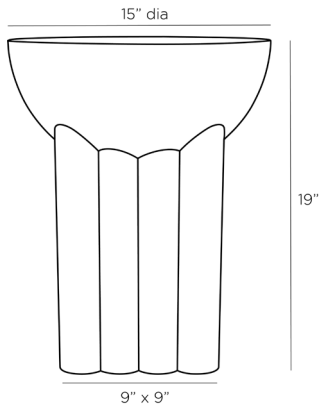

## SANTOS ACCENT TABLE

5788  
H: 19 IN, Dia: 15.00 IN  
Black  
Contract Suitable As Is

Our Santos accent table features a bowl-shaped top on a reeded pedestal reminiscent of a fluted Roman column. The clever concrete accent piece bestows a stylish edge to any space

### DIMENSIONS

Foot Print	W: 9 IN, D: 9 IN
------------	------------------

### SHIPPING

Product Weight	40.5 LBS
Gross Weight 1	48 LBS
Shipping Box 1	H: 21 IN, L: 17 IN, W: 17 IN