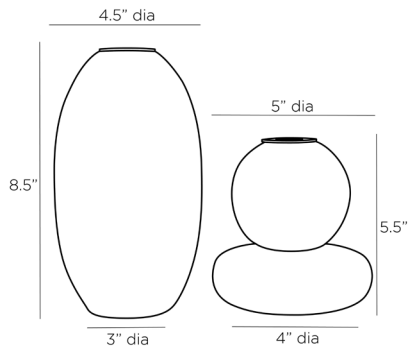

ARTERIOS

SARASOTA CANDLEHOLDERS, SET OF 2

9257

Ivory

Contract Suitable As Is

Inspired by the stacked-stone totems often seen lining riverbeds, this pair of taper holders are stunning in their use of materials and asymmetry: the larger, an egg-shaped candlestick carved in an ivory ricestone composite, and its companion, a globular clear crystal that hovers above a ricestone disc, which is lined in felt on the bottom. Ricestone will vary.

APPEARANCE

Material	Crystal, Ricestone, Steel
Material Type	Composite
Finish	Antique Brass, Clear, Ivory
Finish Will Vary	true
Top Coat/Sealant	false

DIMENSIONS

Foot Print Small	4.00 IN
Foot Print Large Diameter	3.00 IN

SHIPPING

Product Weight	13 LBS
Gross Weight 1	17 LBS
Shipping Box 1	H: 13.25 IN, L: 8.25 IN, W: 14.5 IN

CONTRACT

Contract Suitable	true
-------------------	------