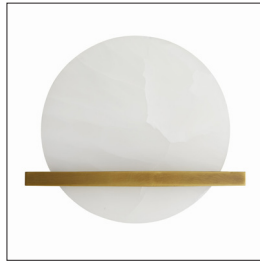

ARTERIO RS

SAVION SCONCE

49240

H: 10 IN, W: 11.5 IN, D: 4 IN
Antique Brass, White Onyx
Contract Suitable As Is

Gorgeous, polished white onyx creates a warm filtered light and adds natural sophistication to any space. The bulb beneath accentuates the stone's organic veins and features brilliantly as it rests perfectly in the frame. The fixture mounts directly from a steel frame, finished in antique brass. Damp-rated, although limited covered outdoor conditions may affect finish. Onyx will vary naturally in tone and texture.

APPEARANCE

Material	Alabaster, Steel
Finish	Antique Brass
Finish Will Vary	true
Top Coat/Sealant	true

DIMENSIONS

Center Of Mount From Btm	4.5 IN
Backplate	H: 5 IN, W: 5 IN, D: 0.5 IN

WIRING

Rating	Damp
Cord	1 FT, Black, SVT
Socket	1, Type B=-E12 Other
Maximum Watt	60
Voltage	110-120 V