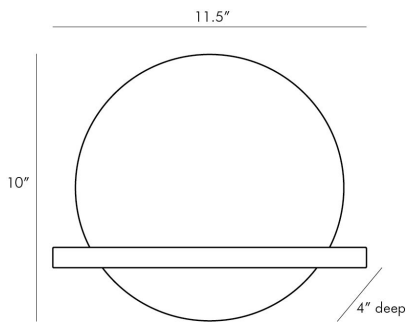

ARTERIO RS

SAVION SCONCE

49240

H: 10 IN, W: 11.5 IN, D: 4 IN
Antique Brass, White Onyx
Contract Suitable As Is

Gorgeous, polished white onyx creates a warm filtered light and adds natural sophistication to any space. The bulb beneath accentuates the stone's organic veins and features brilliantly as it rests perfectly in the frame. The fixture mounts directly from a steel frame, finished in antique brass. Damp-rated, although limited covered outdoor conditions may affect finish. Onyx will vary naturally in tone and texture.

APPEARANCE

Material	Alabaster, Steel
Finish	Antique Brass
Finish Will Vary	true
Top Coat/Sealant	true

DIMENSIONS

Center Of Mount From Btm	4.5 IN
Backplate	H: 5 IN, W: 5 IN, D: 0.5 IN

WIRING

Rating	Damp
Cord	1 FT, Black, SVT
Socket	1, Type B=-E12 Other
Maximum Watt	60
Voltage	110-120 V

CERTIFICATIONS

Certifications	Mexico Australia, EU, United Kingdom, Middle East, United States, Canada
----------------	---

COMPLIANCY

UL/ETL	Yes
CB	Yes
RoHS	true

SHIPPING

Product Weight	7 LBS
Gross Weight 1	7.9 LBS
Shipping Box 1	H: 12 IN, L: 14 IN, W: 11 IN