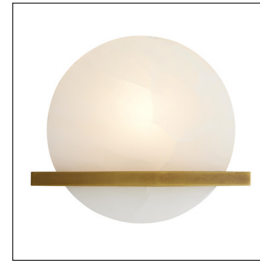

ARTERIO RS

SAVION SCONCE

49240

H: 10 IN, W: 11.5 IN, D: 4 IN
Antique Brass, White Onyx
Contract Suitable As Is

Gorgeous, polished white onyx creates a warm filtered light and adds natural sophistication to any space. The bulb beneath accentuates the stone's organic veins and features brilliantly as it rests perfectly in the frame. The fixture mounts directly from a steel frame, finished in antique brass. Damp-rated, although limited covered outdoor conditions may affect finish. Onyx will vary naturally in tone and texture.

APPEARANCE

Material	Alabaster, Steel
Finish	Antique Brass
Finish Will Vary	true
Top Coat/Sealant	true

DIMENSIONS

Center Of Mount From Btm	4.5 IN
Backplate	H: 5 IN, W: 5 IN, D: 0.5 IN

WIRING

Rating	Damp
Cord	1 FT, Black, SVT
Socket	1, Type B=-E12 Other
Maximum Watt	60
Voltage	110-120 V