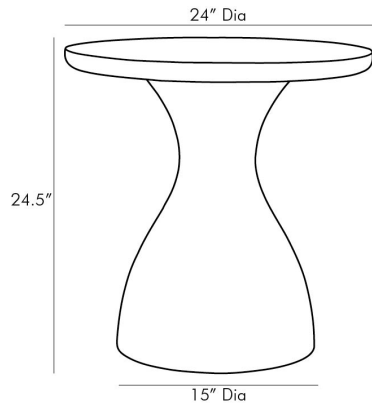

ARTERIOS

SCOUT SIDE TABLE

5073

H: 24.5 IN, Dia: 24.00 IN

Soft Black

Contract Recommendations: Adding a lacquer coating provides additional protection.

Inspired by the rounded, gourd-shaped tribal drums found throughout Africa, this side table has a silhouette that is voluptuous and curvy. It's crafted from blackened wood, which is first sandblasted to give it an intense, charred wood finish that you can really see and feel. The top has an added brushed texture that is so unique, and the overall slightly glossy look comes from the final wax coat that's added to give it modern

APPEARANCE

Material	Mango Wood
Finish Will Vary	true
Top Coat/Sealant	false

DIMENSIONS

Foot Print	Dia: 15.00 IN
------------	---------------

SHIPPING

Shipping Requirements	TruckShip
Product Weight	41.5 LBS
Gross Weight 1	64.1 LBS
Shipping Box 1	H: 28 IN, L: 26 IN, W: 27 IN