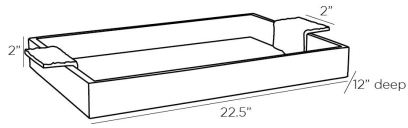

ARTERIOS

SEDFORD TRAY

6960

H: 2 IN, W: 22.5 IN, D: 12 IN

Graphite

Contract Suitable As Is

A streamlined, graphite leather tray is made modern with L-shaped, Brutalist-inspired cast-antique brass handles that wrap the frame. The Sedford's angular construction and smart juxtaposition of materials lend a sophisticated edge to any space.

APPEARANCE

Material	Brass, Leather
Finish	Antique Brass, Graphite
Finish Will Vary	true
Top Coat/Sealant	true

DIMENSIONS

Foot Print	W: 18.5 IN, D: 12 IN
Handle	W: 2 IN, D: 4 IN

SHIPPING

Product Weight	5 LBS
Gross Weight 1	8 LBS
Shipping Box 1	H: 22 IN, L: 13 IN, W: 5.25 IN