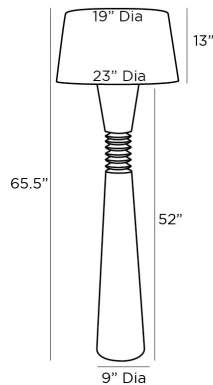

ARTERIOS

SEDONA FLOOR LAMP

76034-636

H: 65.5 IN, Dia: 23.00 IN

Cerused Oak

Contract Suitable As Is

The turned-wood Sedona lamp exemplifies minimalism on maximalist scale. The cerused oak floor lamp is designed with a cinched, carved waist to create textural contrast. A polished nickel finial accessorizes the piece. The lamp is topped with an off-white, tapered linen shade lined in off-white cotton. Finish will vary.

APPEARANCE

Material	Cotton, Linen, Oak Wood, Steel
Finish	Cerused Oak, Off-White, Polished Nickel
Finish Will Vary	true
Top Coat/Sealant	true
Finial Description	Matching Wood

DIMENSIONS

Shade	Top: 19.00 IN, Dia: 23.00 IN, Side: 13 IN
Body	H: 52 IN, Dia: 9.00 IN
Neck	H: 1 IN, Dia: 1.00 IN
Foot Print	Dia: 9.00 IN
Harp	9.5" Nickel IN

WIRING

Rating	Indoor Only
Tilt Test	8 Degrees - UL
Cord	12 FT, Clear/Silver, SPT-2
Socket	1, Black, Type A - E26
Switch	3-Way Rotary, At Socket
Maximum Watt	150
Voltage	110-120 V

COMPLIANCY

RoHS	true
------	------

SHIPPING

Product Weight	46 LBS
Gross Weight 1	44.1 LBS
Gross Weight 2	5 LBS
Shipping Box 1	H: 12.25 IN, L: 12.25 IN, W: 68.5 IN
Shipping Box 2	H: 14 IN, L: 24 IN, W: 24 IN

ADDITIONAL INFO

Shade Shape	Round
Shade Trim	Rolled Edges
Shade Type	Hardback