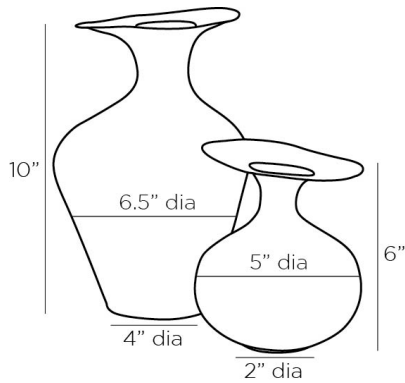

ARTERIOS

SELPHINE VASES, SET OF 2

6961

Vintage Silver
Contract Suitable As Is

This pair of brass sheet vases feature mouth openings inspired by the French horn. In contrasting antique brass and vintage silver finishes, the gestural vases offer a welcome and refined touch of whimsy and harmonize with any décor style.

APPEARANCE

Material	Brass
Finish	Antique Brass, Vintage Silver
Finish Will Vary	true
Top Coat/Sealant	true

DIMENSIONS

Foot Print Small	2.00 IN
Foot Print Large Diameter	4.00 IN
Small Set Opening	1.00 IN
Large Set Opening	2.00 IN

SHIPPING

Product Weight	2 LBS
Gross Weight 1	4.2 LBS
Shipping Box 1	H: 15 IN, L: 15 IN, W: 23 IN

ADDITIONAL INFO

Features	Water Tight
----------	-------------

CONTRACT

Contract Suitable	true
-------------------	------