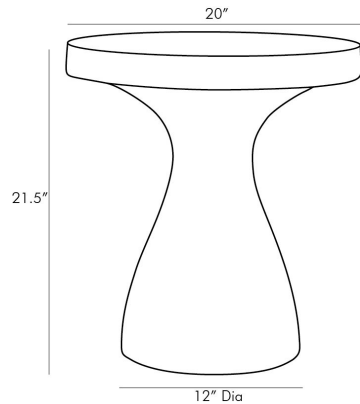

ARTERIOS

SERAFINA LARGE ACCENT TABLE

5550
H: 21.5 IN, Dia: 20.00 IN
Sahara
Contract Suitable As Is

Tricky, like trompe l'oeil, this stunning table has a secret—though it looks to be made completely of stone, lift it and you'll discover it's actually much lighter in weight. Made from lightweight concrete, its marble-like façade is made in a process called hydrographics. Since the process is done individually, each piece will have a look that varies slightly in veining and color scale. It is also available in a darker palette and smaller

APPEARANCE

Material	Concrete
Finish Will Vary	true
Top Coat/Sealant	true

DIMENSIONS

Foot Print	Dia: 12.00 IN
------------	---------------

SHIPPING

Shipping Requirements	TruckShip
Product Weight	56 LBS
Gross Weight 1	62.45 LBS
Shipping Box 1	H: 27 IN, L: 25 IN, W: 25 IN