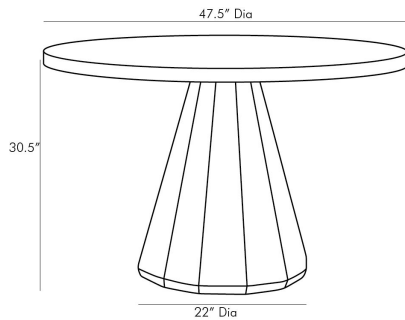

ARTERIOS

SEREN DINING TABLE

5548
H: 30.5 IN, Dia: 47.50 IN
Dark Gray
Contract Suitable As Is

The collaboration of geometry, stone and gray finished wood creates an ultra-modern look. The tabletop is made of lava stone, an alternative to concrete that is lighter in weight. Featuring a lightly embossed texture and deep, geometric etchings around the rim, the top is finished in dark ash. The faceted base has grain textures, accentuated due to a sandblasted finishing process that has over 500 years of history. Built for

APPEARANCE

Material	Acacia Wood, Lava Stone
Finish	Dark Gray
Top Coat/Sealant	true

DIMENSIONS

Foot Print	Dia: 22.00 IN
------------	---------------

SHIPPING

Shipping Requirements	TruckShip
Product Weight	55 LBS
Gross Weight 1	40.5 LBS
Gross Weight 2	61.5 LBS
Shipping Box 1	H: 33 IN, L: 28 IN, W: 29 IN
Shipping Box 2	H: 3 IN, L: 50 IN, W: 50 IN