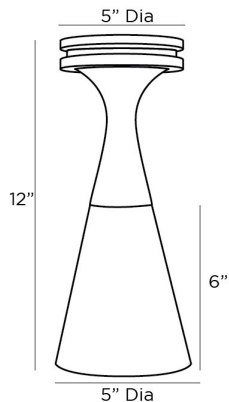

## SHAUNA FLUSH MOUNT

49295  
H: 12 IN, Dia: 5.00 IN  
Antique Brass, Matte Swirl Glass  
Contract Suitable As Is

Inspired by the trumpeted silhouette of a champagne flute, the Shauna Flush Mount bestows a feminine elegance to a space. The small-scale fixture, created with a matte swirl glass shade and an antique brass steel mount, is an ideal decorative element in hallways or as a replacement for can lights. Finish will vary.

### DIMENSIONS

Body	H: 6 IN
Canopy	H: 1 IN, Dia: 5.00 IN