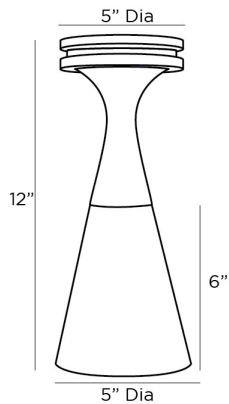

ARTERIOS

SHAUNA FLUSH MOUNT

49301
H: 12 IN, Dia: 5.00 IN
English Bronze, Matte Swirl Glass
Contract Suitable As Is

Inspired by the trumpeted silhouette of a champagne flute, the Shauna Flush Mount bestows a feminine elegance to a space. The small-scale fixture, created with a matte swirl glass shade and an English bronze steel mount, is an ideal decorative element in hallways or as a replacement for can lights. Finish will vary.

APPEARANCE

Material	Glass, Steel
Material Type	Matte
Finish	English Bronze, Swirl
Finish Will Vary	true
Top Coat/Sealant	true

DIMENSIONS

Body	H: 6 IN
Canopy	H: 1 IN, Dia: 5.00 IN

WIRING

Rating	Damp
Cord	0.5 FT, Black/White, SVT
Socket	1, Type B - E12
Maximum Watt	60
Voltage	110-120 V

COMPLIANCY

RoHS	true
------	------

SHIPPING

Product Weight	2 LBS
Gross Weight 1	7 LBS
Shipping Box 1	H: 7.28 IN, L: 7.28 IN, W: 14.17 IN

REPLACEMENT PARTS

Replacement Part 1	49295GLS
--------------------	----------