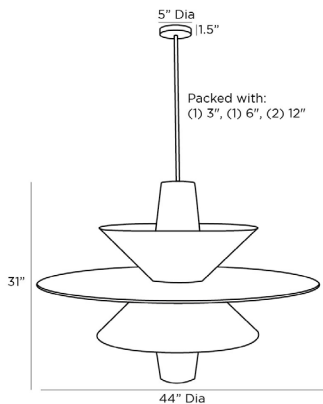

## SHAY CHANDELIER

85037  
H: 38 IN, Dia: 44.00 IN  
Natural Rattan  
Contract Suitable As Is

Our Shay chandelier exhibits a decidedly Eastern influence, specifically Japanese paper lanterns. Here, the idea is translated in natural raffia, as a dynamic tiered design. The fixture is detailed with an antique brass iron canopy and pipes. Finish will vary.

### DIMENSIONS

Chandelier	H: 31 IN, Dia: 44.00 IN
Minimum Hanging Height	38 IN
Maximum Hanging Height	68 IN
Canopy	H: 1 IN, Dia: 5.00 IN