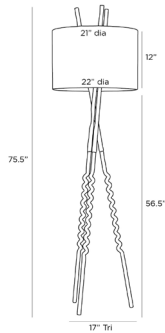

ARTERIOS

SHEPHERD'S FLOOR LAMP

BARRY DIXON

GDPFI01-SH004
H: 75.5 IN, Dia: 22.00 IN
Blackened Bronze
Contract Suitable As Is

Inspired by another antique walking stick, the organic shape of this bronze aluminum floor lamp lends interest anywhere. Beautiful with contemporary furnishings. Topped with an off-white cotton shade.

APPEARANCE

Material	Aluminum, Cotton, Linen
Finish	Off-White
Finish Will Vary	true
Top Coat/Sealant	true
Finial Description	matching aluminum cylinder

DIMENSIONS

Shade	Top: 21.00 IN, Dia: 22.00 IN, Side: 12 IN
Body	H: 56.5 IN, W: 17 IN, D: 17 IN
Foot Print	W: 17 IN, D: 17 IN
Harp	N/A IN

WIRING

Rating	Indoor Only
Tilt Test	10 Degrees - AU
Cord	10 FT, Back of Lamp Base, Clear/Silver, SPT-2
Socket	1, Nickel, Type A - E26
Switch	At Socket, On/Off Rotary
Maximum Watt	40
Voltage	110-120 V

CERTIFICATIONS