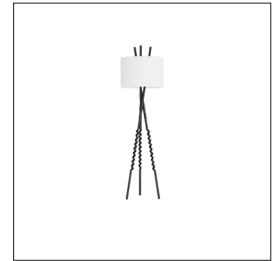

ARTERIOS

SHEPHERD'S FLOOR LAMP

BARRY DIXON

GDPFI01-SH004
H: 75.5 IN, Dia: 22.00 IN
Blackened Bronze
Contract Suitable As Is

Inspired by another antique walking stick, the organic shape of this bronze aluminum floor lamp lends interest anywhere. Beautiful with contemporary furnishings. Topped with an off-white cotton shade.

APPEARANCE

Material	Aluminum, Cotton, Linen
Finish	Off-White
Finish Will Vary	true
Top Coat/Sealant	true
Finial Description	matching aluminum cylinder

DIMENSIONS

Shade	Top: 21.00 IN, Dia: 22.00 IN, Side: 12 IN
Body	H: 56.5 IN, W: 17 IN, D: 17 IN
Foot Print	W: 17 IN, D: 17 IN
Harp	N/A IN

WIRING

Rating	Indoor Only
Tilt Test	10 Degrees - AU
Cord	10 FT, Back of Lamp Base, Clear/Silver, SPT-2
Socket	1, Nickel, Type A - E26
Switch	At Socket, On/Off Rotary
Maximum Watt	40
Voltage	110-120 V

CERTIFICATIONS