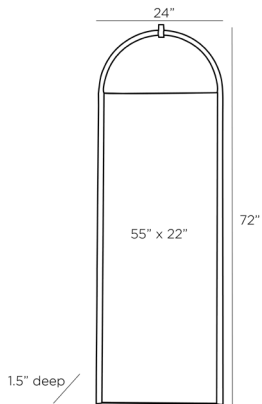

ARTERIOS

SHEVLIN FLOOR MIRROR

6942

H: 72 IN, W: 24 IN, D: 1.5 IN

Graphite

Contract Suitable As Is

The Shelvin floor mirror unites graceful lines with handsome finishes. The mirror is designed with an arched graphite leather and blackened bronze steel frame with an antique brass accent on top, reminiscent of a delicate arbor, which creates a relief for the mirror set inside. The mirror is fitted with a security cleat for hanging vertically. Leather may vary.

APPEARANCE

Material	Brass, Leather, Mirror, Steel
Finish	Antique Brass, Blackened Bronze, Graphite, Plain
Finish Will Vary	true
Top Coat/Sealant	false

DIMENSIONS

Mirror Size	H: 59 IN, W: 22 IN
-------------	--------------------

SHIPPING

Shipping Requirements	TruckShip
Product Weight	48.5 LBS
Gross Weight 1	65 LBS
Shipping Box 1	H: 76 IN, L: 6 IN, W: 28.25 IN

ADDITIONAL INFO

Hanger Position	Vertical Only
Hanger Type	Security Cleat