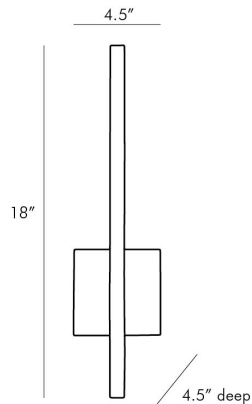

ARTERIOS

SIMBA SCONCE

49246
H: 18 IN, W: 4.5 IN, D: 4.5 IN
Antique Brass
Contract Suitable As Is

At first, you might think this is merely a modernist wall sculpture—but look again. Switch on the light to reveal its hidden LED light fixture, which is concealed in the linear design. It shines against the wall to reflect ambient light back into the space. The steel sconce is completely finished in antique brass, to grace any space with a hint of modern luxury. This sconce would look great mounted along a hallway or flanking a

APPEARANCE

Material	Steel
Finish	Antique Brass
Top Coat/Sealant	true

DIMENSIONS

Center Of Mount From Btm	6 IN
Backplate	H: 4.5 IN, W: 4.5 IN, D: 1.5 IN

WIRING

Rating	Indoor Only
Cord	1 FT, Black, SVT
Socket	1, Integrated LED
Maximum Watt	8
Voltage	110-120 V

CERTIFICATIONS

Certifications	Mexico United States, Canada
----------------	---------------------------------

COMPLIANCY

UL/ETL	Yes
RoHS	true

SHIPPING

Product Weight	2.5 LBS
Gross Weight 1	4.55 LBS
Shipping Box 1	H: 11 IN, L: 23 IN, W: 10 IN