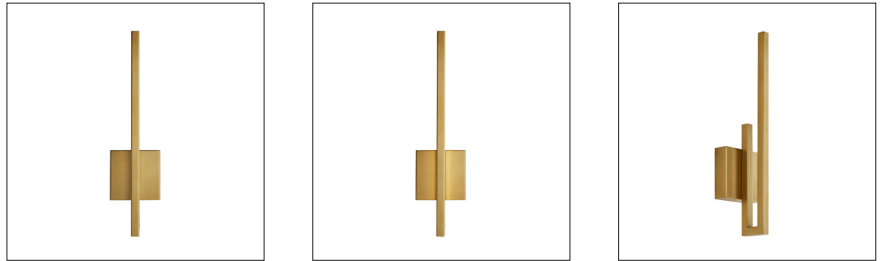

ARTERIOS

SIMBA SCONCE

49246
H: 18 IN, W: 4.5 IN, D: 4.5 IN
Antique Brass
Contract Suitable As Is

At first, you might think this is merely a modernist wall sculpture—but look again. Switch on the light to reveal its hidden LED light fixture, which is concealed in the linear design. It shines against the wall to reflect ambient light back into the space. The steel sconce is completely finished in antique brass, to grace any space with a hint of modern luxury. This sconce would look great mounted along a hallway or flanking a

APPEARANCE

Material	Steel
Finish	Antique Brass
Top Coat/Sealant	true

DIMENSIONS

Center Of Mount From Btm	6 IN
Backplate	H: 4.5 IN, W: 4.5 IN, D: 1.5 IN

WIRING

Rating	Indoor Only
Cord	1 FT, Black, SVT
Socket	1, Integrated LED
Maximum Watt	8
Voltage	110-120 V