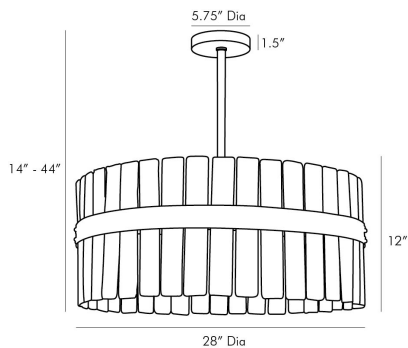

## SINCLAIR CHANDELIER

89312

H: 14 IN, Dia: 28.00 IN

Antique Brass, Clear Seedy Glass

Contract Suitable As Is

This timeless chandelier has a beauty all its own. Constructed of over twenty panels of organic seeded glass, each is formed by hand, so they will feature their own individual forms and natural edges. The outer steel band shines in an antique brass finish, with rivet details that offer an unexpected edge to the refined aesthetic. Additional pipe available (PIPE-205). Damp-rated, although limited covered outdoor conditions

### DIMENSIONS

Chandelier	H: 12 IN, Dia: 28.00 IN
Minimum Hanging Height	14 IN
Maximum Hanging Height	44 IN
Canopy	H: 1.5 IN, Dia: 5.75 IN

### REPLACEMENT PARTS

Replacement Part 1	PIPE-205
Replacement Part 1 Dim	(1) 6", (1) 12"
Replacement Part 2	CANOPY-280
Replacement Part 2 Dim	1.5" x 5.75" Dia