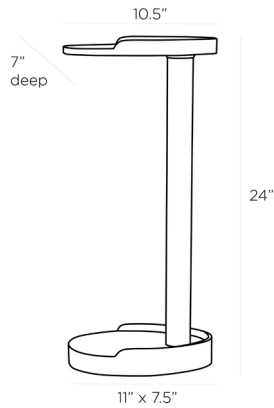

ARTERIOS

SLADE DRINK TABLE

6965
H: 24 IN, W: 11 IN, D: 7.5 IN
Graphite
Contract Recommendations: Adding a lacquer coating provides additional protection.

Our Slade drink table makes a stylish resting place for a martini. Graphite aluminum is molded in a teardrop shape with an offset silhouette. Versatile and small-scale, the pedestal accent can tuck into any space in need of a little edge.

APPEARANCE

Material	Aluminum
Finish	Graphite
Finish Will Vary	true
Top Coat/Sealant	true

DIMENSIONS

Foot Print	W: 11 IN, D: 7.5 IN
Table Top	H: 1 IN, W: 10.5 IN, D: 7 IN

SHIPPING

Product Weight	13 LBS
Gross Weight 1	18.3 LBS
Shipping Box 1	H: 12.5 IN, L: 10.5 IN, W: 25.5 IN