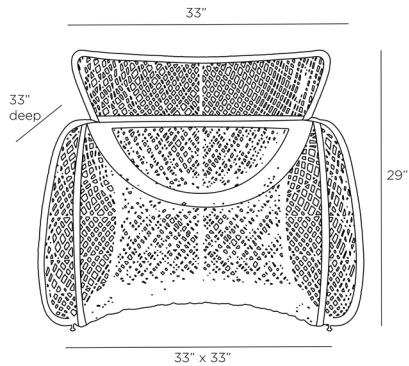

ARTERIOS

SOJOURNER LOUNGE CHAIR

5752

H: 29 IN, W: 33 IN, D: 33 IN

Dark Gray Wash

Contract Recommendations: Adding a lacquer coating provides additional pro-

The Sojourner's wave-like design delivers an abundance of style, paired with ergonomic comfort. The large rattan lounge features a basketweave pattern that is finished in a warm, rich dark gray wash. Finish will vary.

APPEARANCE

Material	Rattan
Finish	Dark Gray Wash
Finish Will Vary	true
Top Coat/Sealant	false

DIMENSIONS

Foot Print	W: 33 IN, D: 33 IN
Seat Back Height	17.5 IN
Seat	W: 20 IN, D: 21 IN
Seat Height	18 IN
Seat	W: 20 IN, D: 21 IN

SHIPPING

Shipping Requirements	TruckShip
Product Weight	29.5 LBS
Gross Weight 1	61.95 LBS
Shipping Box 1	H: 34.5 IN, L: 34.5 IN, W: 31.5 IN

ADDITIONAL INFO

Leg Or Foot Application Glides

CONTRACT

Contract Suitable Adding a lacquer coating provides additional protection, Not for use in high traffic/public spaces