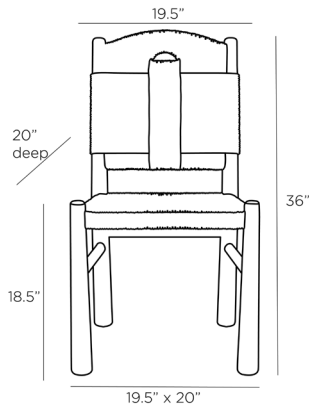

ARTERIOS

SOLANGE DINING CHAIR

5775

H: 36 IN, W: 19.5 IN, D: 20 IN

Tobacco Wash

Contract Recommendations: Adding a lacquer coating provides additional pro-

The Solange dining chair is rendered in playful shapes and artisanal materials. The clever chair, created in sable finished mango wood and woven, tobacco-washed paper cord, features a carved opening at the top of the frame for easy carriage from room to room. Finish will vary.

APPEARANCE

Material	Paper Cord, Wood
Material Type	Mango
Finish	Sable, Tobacco Wash
Finish Will Vary	true
Top Coat/Sealant	false

DIMENSIONS

Foot Print	W: 19.5 IN, D: 20 IN
Leg Height	16.5 IN
Seat Back Height	19 IN
Seat	W: 18 IN, D: 17 IN
Seat Height	18.5 IN
Seat	W: 18 IN, D: 17 IN

SHIPPING

Shipping Requirements	TruckShip
Product Weight	19 LBS
Gross Weight 1	39.9 LBS
Shipping Box 1	H: 38 IN, L: 21.5 IN, W: 24 IN

ADDITIONAL INFO

Leg Or Foot Application Glides

CONTRACT

Contract Suitable Adding a lacquer coating provides additional protection, Not for use in high traffic/public spaces