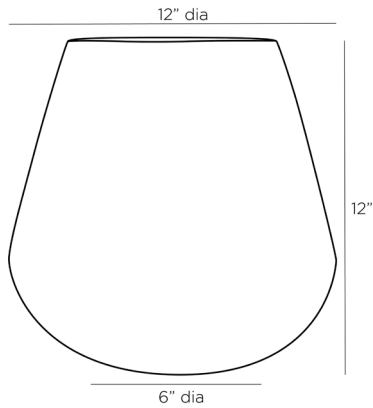

ARTERIOS

SOLEDAD LARGE VASE

6959

H: 12 IN, Dia: 12.00 IN

Antique Brass

Contract Suitable As Is

The tall Soledad iron vase, in an antique brass finish, imparts a worldly sensibility—as if picked up in a far-flung market. The exotic vessel presents a reflective element into a space.

APPEARANCE

Material	Iron
Finish	Antique Brass
Finish Will Vary	true
Top Coat/Sealant	true

DIMENSIONS

Foot Print	Dia: 6.00 IN
Opening	Dia: 7.50 IN

SHIPPING

Product Weight	5 LBS
Gross Weight 1	10 LBS
Shipping Box 1	H: 13 IN, L: 13 IN, W: 8 IN