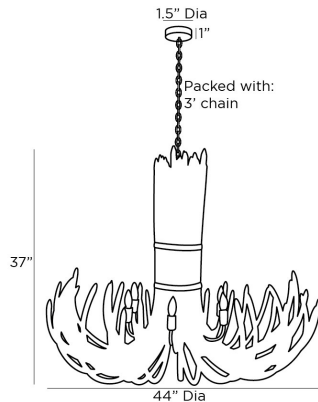

ARTERIOS

STARK CHANDELIER

85035
H: 43 IN, Dia: 44.00 IN
Gray Wash Rattan
Contract Suitable As Is

A classic empire chandelier silhouette meets unconventional materials in this statement piece. Striking a fine balance of ease and refined elegance, the Stark chandelier is constructed in gray-washed rattan with a canopy and chain in bronze iron. Finish will vary.

APPEARANCE

Material	Iron, Rattan
Finish	Bronze, Gray Wash
Finish Will Vary	true
Top Coat/Sealant	false

DIMENSIONS

Chandelier	H: 37 IN, Dia: 44.00 IN
Minimum Hanging Height	43 IN
Maximum Hanging Height	78 IN
Canopy	H: 1.5 IN, Dia: 6.00 IN

WIRING

Rating	Indoor Only
Cord	10 FT, Clear/Silver, SVT
Socket	6, Type B - E12
Photographed Bulb	2" Clear Globe Bulb
Maximum Watt	40
Voltage	110-120 V

COMPLIANCY

RoHS	true
------	------

SHIPPING

Shipping Requirements	TruckShip
Product Weight	27.1 LBS
Gross Weight 1	35.1 LBS
Shipping Box 1	H: 47 IN, L: 47 IN, W: 37 IN