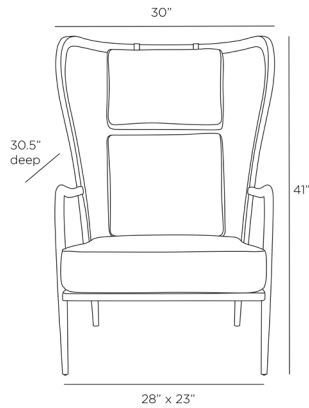

ARTERIOS

STASSI WING CHAIR

5743

H: 41 IN, W: 30 IN, D: 30.5 IN

Carbon Leather

Contract Suitable As Is

The classic wingback style is reimagined in carbon leather upholstery and smoke oak wood detail. This modernized version is rendered in broad, yet graceful, proportions, making a statement as a single chair or doubly impactful as a pair. Leather will vary.

APPEARANCE

Material	Leather, Wood
Material Type	Oak
Finish	Carbon, Smoke
Finish Will Vary	true
Top Coat/Sealant	false

DIMENSIONS

Arm	H: 22 IN, W: 1.5 IN, D: 16 IN
Foot Print	W: 28 IN, D: 23 IN
Leg Height	8 IN
Seat	W: 24 IN, D: 26 IN
Yardage To Reupholster	5.5

SHIPPING

Shipping Requirements	TruckShip
Product Weight	51 LBS
Gross Weight 1	85 LBS
Shipping Box 1	H: 43 IN, L: 32 IN, W: 35.5 IN

ADDITIONAL INFO

Leg Or Foot Application	Glide
-------------------------	-------