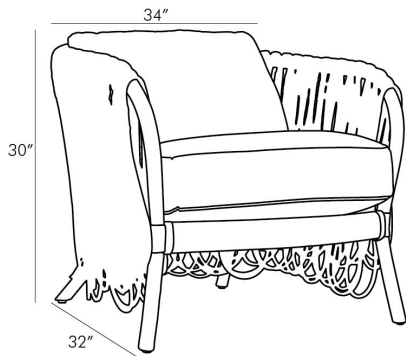

ARTERIOS

STRATA LOUNGE CHAIR

Modern
YOURS

5541

H: 30 IN, W: 34 IN, D: 32 IN

Muslin, Black

Contract Recommendations: Adding a lacquer coating provides additional pro-

All of the incredible qualities of rattan are prevalent in this handsome chair. The core of the piece is made using bent rattan poles, formed into a comfortable curvature that hugs you while you're sitting. Thick squared cut strips of rattan are looped to create the intricate overlapping pattern that wraps the entire frame. Its organic aesthetic is modernized in a deep black finish. The muslin cushions give the customer a

APPEARANCE

Material	Muslin, Rattan
Finish	Black
Top Coat/Sealant	false

DIMENSIONS

Yardage To Reupholster	4.5
Seat	W: 26 IN, D: 24 IN
Seat Height	21 IN
Seat Cushion Thickness	5 IN
Seat	W: 26 IN, D: 24 IN

SHIPPING