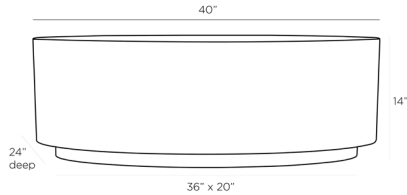

ARTERIOS

SUKI COFFEE TABLE

6968

H: 14 IN, W: 40 IN, D: 24 IN

Antique Brass

Contract Recommendations: Adding a lacquer coating provides additional protection.

This small-scale drum table offers impact and bold simplicity. Our oval Suki coffee table, constructed in antique-brass iron, rests on a bronze-finished iron plinth. A bold addition to any living area.

APPEARANCE

Material	Iron
Finish	Antique Brass, Bronze
Top Coat/Sealant	true

DIMENSIONS

Foot Print	W: 36 IN, D: 20 IN
------------	--------------------

SHIPPING

Shipping Requirements	TruckShip
Product Weight	50.5 LBS
Gross Weight 1	62.8 LBS
Shipping Box 1	H: 46 IN, L: 30 IN, W: 20 IN