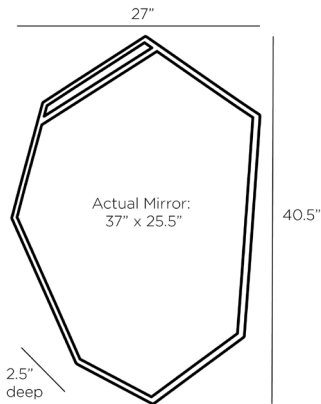

# ARTERIO RS

## TALLAND MIRROR

WM108  
H: 40.5 IN, W: 27 IN, D: 2.5 IN  
Bronze  
Contract Suitable As Is

The Talland, with its bold, angular silhouette, is reminiscent of a soldier's shield. Detailed with a contrasting strip of natural bone inlay, the faceted, bronze iron framed mirror cuts a striking reflection. The wall mirror is fitted with a cleat for hanging. Finish will vary.

### DIMENSIONS

Mirror Size	H: 37 IN, W: 25.5 IN
-------------	----------------------