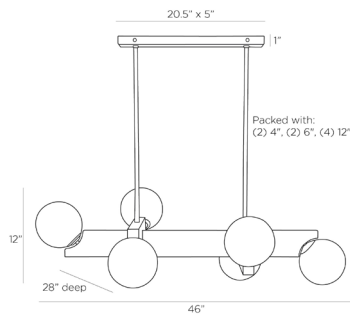

ARTERIO RS

TALLOW CHANDELIER

DRC02
 H: 17 IN, W: 46 IN, D: 28 IN
 English Bronze
 Contract Suitable As Is

The graphic Tallow chandelier is an attention-getter, forged in an English bronze industrial-style steel beam, with offset frosted glass globes that float around the linear center. The bold chandelier, in English bronze finished steel, features a dual pipe suspension and a linear canopy. Damp-rated, although limited covered outdoor conditions may affect finish.

APPEARANCE

Material Glass, Steel
 Finish Frosted
 Top Coat/Sealant true

DIMENSIONS

Chandelier H: 12 IN, W: 46 IN, D: 28 IN
 Minimum Hanging Height 17 IN
 Maximum Hanging Height 47 IN
 Canopy H: 1 IN, W: 20.5 IN, D: 5 IN

WIRING

Rating Damp
 Cord 10 FT, Black/White, SVT
 Socket 6, Type A - E26
 Photographed Bulb Medium Clear Tubular Bulb
 Maximum Watt 60
 Voltage 110-120 V

CERTIFICATIONS

Certifications Mexico
 Australia, European Union, United Arab Emirates, United States, Canada

COMPLIANCY

UL/ETL Yes
 CB Yes
 RoHS true

SHIPPING

Shipping Requirements TruckShip
 Product Weight 30 LBS
 Gross Weight 1 40.9 LBS
 Shipping Box 1 H: 41.75 IN, L: 28 IN, W: 12.6 IN

REPLACEMENT PARTS

Replacement Part 1 PIPE-487
 Replacement Part 1 Dim (1) 4", (1) 6", (1) 12"
 Replacement Part 2 CANOPY-633
 Replacement Part 2 Dim 1" x 20" x 4"