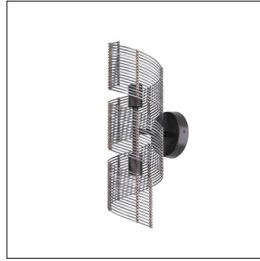

ARTERIO RS

TAMARA SCONCE

DWS02
H: 18.5 IN, W: 5.5 IN, D: 7 IN
Dark Gray Stained
Contract Suitable As Is

The Tamara sconce adds a layer of texture and movement, while providing soft illumination. Crafted in a spiraling ribbon of dark gray-stained buri midrib, the wall light offers an organic modern twist. The sconce is fitted with candle holder that holds a clear tubular bulb on each end, directing light above and below. Finish will vary.

APPEARANCE

Material	Buri Midrib
Finish Will Vary	true
Top Coat/Sealant	false

DIMENSIONS

Center Of Mount From Btm	9.25 IN
Backplate	Dia: 5.00 IN, D: 1 IN
Mount	Dia: 4.50 IN

WIRING

Rating	Indoor Only
Cord	0.5 FT, Black/White, SVT
Socket	2, Type B - E12
Photographed Bulb	Small Clear Tubular Bulb
Maximum Watt	40
Voltage	110-120 V