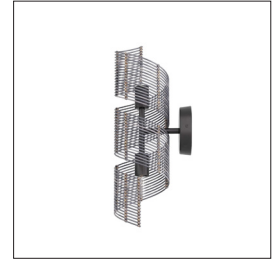

ARTERIO RS

TAMARA SCONCE

DWS02
H: 18.5 IN, W: 5.5 IN, D: 7 IN
Dark Gray Stained
Contract Suitable As Is

The Tamara sconce adds a layer of texture and movement, while providing soft illumination. Crafted in a spiraling ribbon of dark gray-stained buri midrib, the wall light offers an organic modern twist. The sconce is fitted with candle holder that holds a clear tubular bulb on each end, directing light above and below. Finish will vary.

APPEARANCE

Material	Buri Midrib
Finish Will Vary	true
Top Coat/Sealant	false

DIMENSIONS

Center Of Mount From Btm	9.25 IN
Backplate	Dia: 5.00 IN, D: 1 IN
Mount	Dia: 4.50 IN

WIRING

Rating	Indoor Only
Cord	0.5 FT, Black/White, SVT
Socket	2, Type B - E12
Photographed Bulb	Small Clear Tubular Bulb
Maximum Watt	40
Voltage	110-120 V