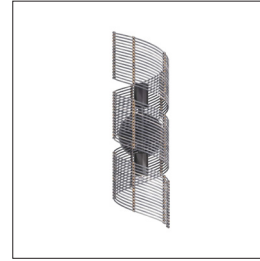

ARTERIO RS

TAMARA SCONCE

DWS02
H: 18.5 IN, W: 5.5 IN, D: 7 IN
Dark Gray Stained
Contract Suitable As Is

The Tamara sconce adds a layer of texture and movement, while providing soft illumination. Crafted in a spiraling ribbon of dark gray-stained buri midrib, the wall light offers an organic modern twist. The sconce is fitted with candle holder that holds a clear tubular bulb on each end, directing light above and below. Finish will vary.

APPEARANCE

Material	Buri Midrib
Finish Will Vary	true
Top Coat/Sealant	false

DIMENSIONS

Center Of Mount From Btm	9.25 IN
Backplate	Dia: 5.00 IN, D: 1 IN
Mount	Dia: 4.50 IN

WIRING

Rating	Indoor Only
Cord	0.5 FT, Black/White, SVT
Socket	2, Type B - E12
Photographed Bulb	Small Clear Tubular Bulb
Maximum Watt	40
Voltage	110-120 V