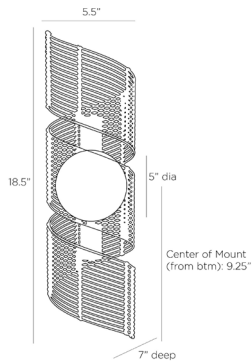

ARTERIO RS

TAMARA SCONCE

DWS02
H: 18.5 IN, W: 5.5 IN, D: 7 IN
Dark Gray Stained
Contract Suitable As Is

The Tamara sconce adds a layer of texture and movement, while providing soft illumination. Crafted in a spiraling ribbon of dark gray-stained buri midrib, the wall light offers an organic modern twist. The sconce is fitted with candle holder that holds a clear tubular bulb on each end, directing light above and below. Finish will vary.

APPEARANCE

Material	Buri Midrib
Finish Will Vary	true
Top Coat/Sealant	false

DIMENSIONS

Center Of Mount From Btm	9.25 IN
Backplate	Dia: 5.00 IN, D: 1 IN
Mount	Dia: 4.50 IN

WIRING

Rating	Indoor Only
Cord	0.5 FT, Black/White, SVT
Socket	2, Type B - E12
Photographed Bulb	Small Clear Tubular Bulb
Maximum Watt	40
Voltage	110-120 V

CERTIFICATIONS

Certifications	Mexico Australia, European Union, United Arab Emirates, United States, Canada
----------------	--

COMPLIANCY

UL/ETL	Yes
CB	Yes
RoHS	true

SHIPPING

Product Weight	2 LBS
Gross Weight 1	2 LBS
Shipping Box 1	H: 8.1 IN, L: 7 IN, W: 20 IN