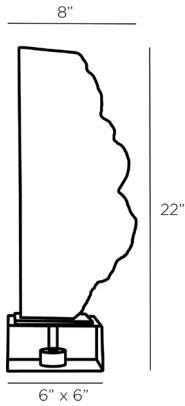

# ARTERIO RS

## TAOS SCULPTURE

ASC03  
H: 22 IN, W: 8 IN, D: 6 IN  
White  
Contract Suitable As Is

Drawing inspiration from 20th century modernism, the Taos sculpture is chiseled from white alabaster to reveal a craggy, raw edge on one side and a smooth, vertical plane on the other. A antique brass steel plate tops the translucent crystal base. Finish will vary.

### DIMENSIONS

Foot Print	W: 6 IN, D: 6 IN
------------	------------------