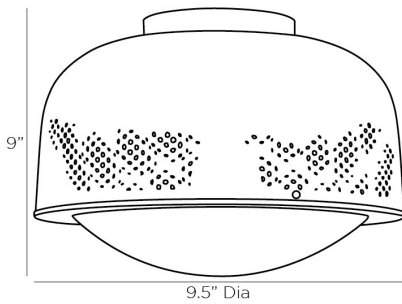

ARTERIOS

TAPIO FLUSH MOUNT

JAY JEFFERS

DJ42001

H: 9 IN, Dia: 9.50 IN

Vintage Brass

Contract Suitable As Is

Say goodbye to utilitarian surface mount light fixtures. The perforated iron plated in antique brass adds a certain whimsy to this fixture. The frosted glass diffuser adds more detail to this flushmount. Perfect for a bedroom, a laundry room, a hallway or kitchen!

APPEARANCE

Material	Glass, Iron
Finish	Frosted, Vintage Brass
Top Coat/Sealant	true

WIRING

Rating	Damp
Cord	1 FT, Clear/Silver, SVT
Socket	1, Type A - E26
Maximum Watt	40
Voltage	110-120 V

COMPLIANCY

RoHS	true
------	------

SHIPPING

Product Weight	16.5 LBS
Gross Weight 1	18 LBS
Shipping Box 1	H: 15 IN, L: 12.25 IN, W: 18 IN

REPLACEMENT PARTS

Replacement Part 1	DJ42001GLS
--------------------	------------

CONTRACT

Contract Suitable	true
-------------------	------