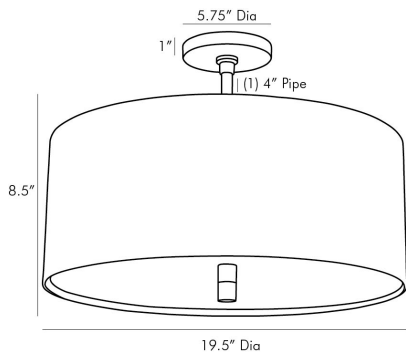

ARTERIOS

TARBELL SEMI-FLUSH

49267

H: 14.5 IN, Dia: 19.50 IN

Heritage Brass, Acrylic

Contract Suitable As Is

A straightforward examination of the basic principles of design takes place with this semi-flush pendant. A sleek steel shade in a heritage brass finish frames this 3-light fixture, which features an acrylic diffuser that is suspended from within. The balance and contrast of materials delivers a fundamental visual aesthetic that transcends time and style. Also available in antique brass (49266), bronze (49268) and polished nickel

APPEARANCE

Material	Acrylic, Steel
Finish	Frosted, Heritage Brass
Top Coat/Sealant	true

DIMENSIONS

Minimum Hanging Height	14.5 IN
Canopy	H: 1 IN, Dia: 5.75 IN

WIRING

Rating	Damp
Cord	1 FT, Black/White, SVT
Socket	3, Type B=-E12 Other
Maximum Watt	40
Voltage	110-120 V

CERTIFICATIONS

Certifications	Mexico United States, Canada
----------------	---------------------------------

COMPLIANCY

UL/ETL	Yes
RoHS	true

SHIPPING

Product Weight	6.5 LBS
Gross Weight 1	13.95 LBS
Shipping Box 1	H: 11 IN, L: 22 IN, W: 22 IN

REPLACEMENT PARTS

Replacement Part 1	CANOPY-320
Replacement Part 1 Dim	1 x 5.75
Replacement Part 2	PIPE-172
Replacement Part 2 Dim	(1) 4", (1) 6", (1) 12"

CONTRACT

Contract Suitable	true
-------------------	------