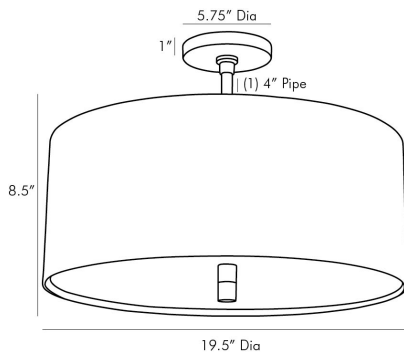

ARTERIOS

TARBELL SEMI-FLUSH

49269

H: 14.5 IN, Dia: 19.50 IN
Polished Nickel, Acrylic
Contract Suitable As Is

A straightforward examination of the basic principles of design takes place with this semi-flush pendant. A sleek steel shade in a polished nickel finish frames this 3-light fixture, which features an acrylic diffuser that is suspended from within. The balance and contrast of materials delivers a fundamental visual aesthetic that transcends time and style. Also available in antique brass (49266), heritage brass (49267) and bronze

APPEARANCE

Material	Acrylic, Steel
Finish	Frosted, Polished Nickel
Top Coat/Sealant	true

DIMENSIONS

Minimum Hanging Height	14.5 IN
Maximum Hanging Height	14.5 IN
Canopy	H: 1 IN, Dia: 5.75 IN

WIRING

Rating	Damp
Cord	1 FT, Black/White, SVT
Socket	3, Type B=-E12 Other
Maximum Watt	40
Voltage	110-120 V

CERTIFICATIONS

Certifications	Mexico United States, Canada
----------------	---------------------------------

COMPLIANCY

UL/ETL	Yes
RoHS	true

SHIPPING

Product Weight	8 LBS
Gross Weight 1	13.95 LBS
Shipping Box 1	H: 11 IN, L: 22 IN, W: 22 IN

REPLACEMENT PARTS

Replacement Part 1	CANOPY-322
Replacement Part 1 Dim	(1) 6", (1) 12"
Replacement Part 2	PIPE-100
Replacement Part 2 Dim	(1) 4", (1) 6", (1) 12"

CONTRACT

Contract Suitable	true
-------------------	------