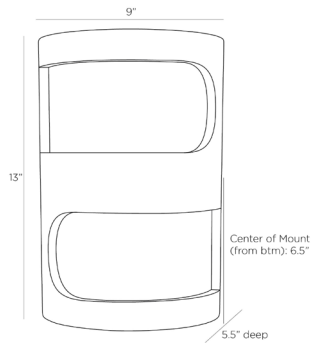

ARTERIOS

TEMIRA SCONCE

DWC02
H: 13 IN, W: 9 IN, D: 5.5 IN
Ivory
Contract Suitable As Is

With sinuous, cubist-style cutouts, our Temira sconce is modern and monochromatic. The columnar wall light is carved in ivory ricestone composite, and fitted with a sleeve of white linen to cast a diffused glow. Finish will vary. Damp-rated, although limited covered outdoor conditions may affect finish.

APPEARANCE

Material	Linen, Ricestone
Material Type	Composite
Finish	White
Finish Will Vary	true
Top Coat/Sealant	true

DIMENSIONS

Center Of Mount From Btm	6.5 IN
Backplate	H: 5 IN, W: 5 IN, D: 1 IN
Mount	H: 4.5 IN, W: 4.5 IN

WIRING

Rating	Damp
Cord	0.5 FT, Black/White, SVT
Socket	2, Type B - E12
Photographed Bulb	Clear Straight Tip Candelabra Bulb
Maximum Watt	60
Voltage	110-120 V

CERTIFICATIONS

Certifications	Mexico United States, Canada
----------------	---------------------------------

COMPLIANCY

UL/ETL	Yes
RoHS	true

SHIPPING

Product Weight	8 LBS
Gross Weight 1	18.9 LBS
Shipping Box 1	H: 16.5 IN, L: 12 IN, W: 8.25 IN

REPLACEMENT PARTS

Replacement Part 1	DWC02SHD
--------------------	----------