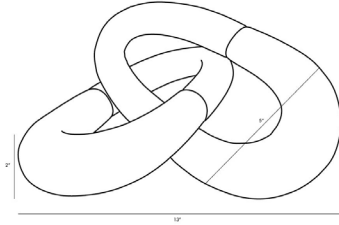

ARTERIOS

TERRA SCULPTURE

6840

H: 2 IN, W: 13 IN, D: 5 IN

White

Contract Suitable As Is

Fine art defined. Our Terra Sculpture features a handcarved white marble and antique brass clad form in an interlocking design. This unique and artistic multi-dimensional and mixed material sculpture is a work of art for an entryway console or etagere. Marble and clad may vary.

APPEARANCE

Material	Brass Sheet, Marble
Finish	Gold, White
Finish Will Vary	true
Top Coat/Sealant	false

DIMENSIONS

Foot Print	W: 13 IN, D: 5 IN
------------	-------------------

SHIPPING

Product Weight	3 LBS
Gross Weight 1	5 LBS
Shipping Box 1	H: 15 IN, L: 9 IN, W: 9 IN