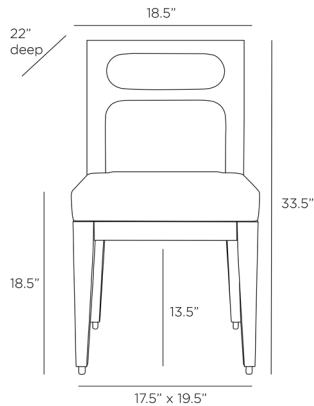

ARTERIOS

THADEN DINING CHAIR

FR104

H: 33.5 IN, W: 18.5 IN, D: 22 IN

Natural Linen

Contract Recommendations: Adding a lacquer coating provides additional protection.

Inspired by midcentury, Italian, ladder-back chair construction, our Thaden dining chair is reimagined with thoughtful details and soft, modern curves. The simple, yet elegant, chair is crafted in ebony mango wood, with tapered legs, and with a natural linen seat. Recessed, antique brass capping details complete the piece. Finish will vary.

APPEARANCE

Material	Brass, Linen, Wood
Material Type	Mango
Finish	Antique Brass, Ebony
Finish Will Vary	true
Top Coat/Sealant	false
Textile Contract Suitability	Not Contract Suitable

DIMENSIONS

Foot Print	W: 17.5 IN, D: 19.5 IN
Leg	H: 15.5 IN, W: 1.5, D: 1.5
Seat Back	H: 15.5 IN
Seat	W: 18.5 IN, D: 19.5 IN
Seat Height	18.5 IN
Seat	W: 18.5 IN, D: 19.5 IN

SHIPPING

Product Weight	15 LBS
Gross Weight 1	22.88 LBS
Shipping Box 1	H: 27 IN, L: 22 IN, W: 37 IN

ADDITIONAL INFO

Leg Or Foot Application	N/A
Yardage To Reupholster	1
Fabric Compliance	NFPA-260, TB117-2013
Fabric Cleaning Code	S - dry clean only
Fabric Content	100% Linen
Fabric Rub Count	5,000
Foam Compliance	TB117-2013, NFPA-260