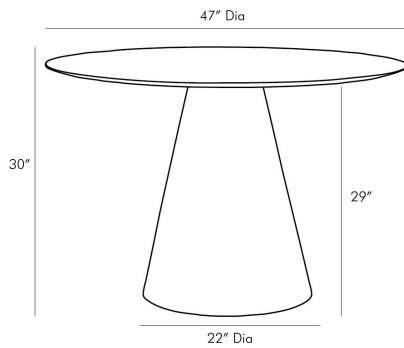

ARTERIOS

THEODORE DINING TABLE

6855

H: 30 IN, Dia: 47.00 IN

Ebony

Contract Recommendations: Natural stone requires periodic sealing

Traditional design and mixed materials compose the clean-lined silhouette of our Theodore Dining Table. A round, gray solid marble top is fashioned to a tapered wood base that has been sandblasted in an ebony finish. The beveled edge of the marble top adds depth and dimension, while the dark stain of the finish accentuates the wood's natural textures. The natural composition and its height makes it a modern dining

APPEARANCE

Material	Marble, Wood
Finish	Gray Nimbus
Finish Will Vary	true
Top Coat/Sealant	false

SHIPPING

Shipping Requirements	TruckShip
Product Weight	180 LBS
Gross Weight 1	40.8 LBS
Gross Weight 2	166.5 LBS
Shipping Box 1	H: 32 IN, L: 26 IN, W: 26 IN
Shipping Box 2	H: 53 IN, L: 53 IN, W: 6 IN